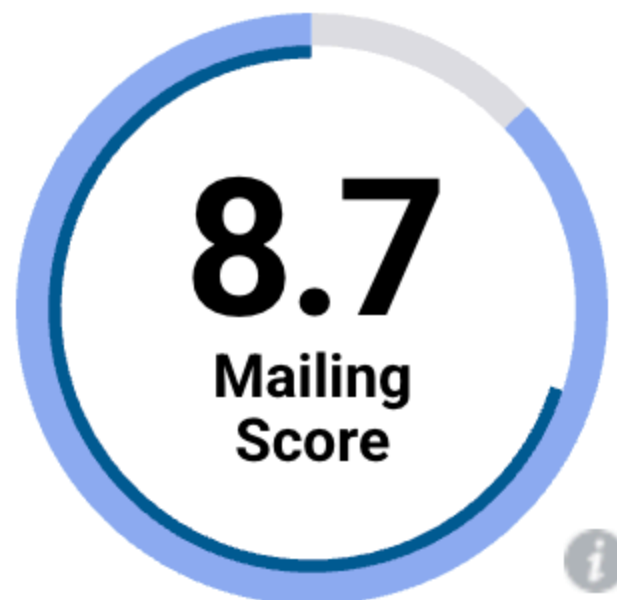

Clicks

Shares

New sign-ups

Opt-outs

Machine activity

ISS News This Week: 3/30/2026 - 4/3/2026

1,658 recipients | Mar 30, 2026 12:45 pm

[Open webview in a new window](#)

ISS Programs to [ISS All International Students](#)

Total open rate

47.3%

766 recipients opened

654 verified opens

Click-to-open rate

4.8%

37 people clicked